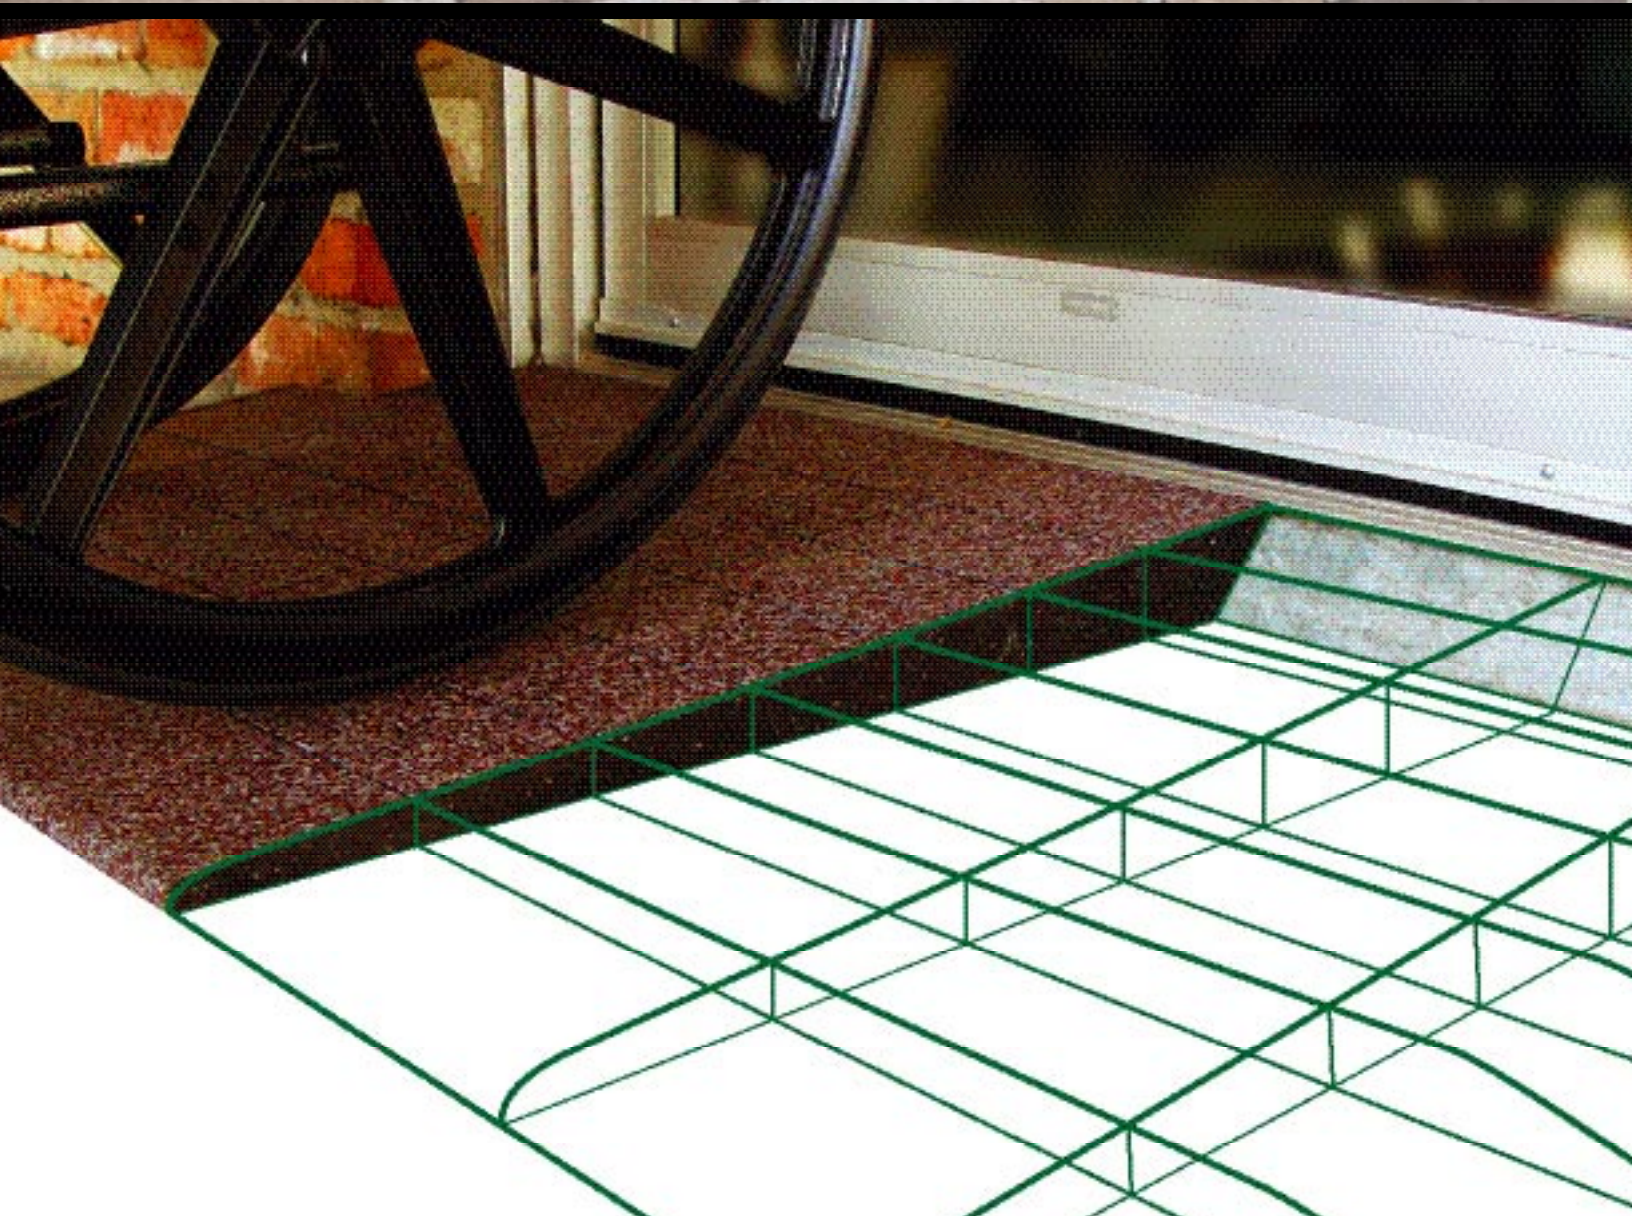

EZEdge™ Transitions

YOUR TRANSITION SOLUTION MADE EZ

GreenEdge™
Products

www.safepathproducts.com

EZEdge™ Transitions

Fix Any Vertical Transition From 1/2 inch to 3 inches

Superior slip resistant surface transitions, guaranteed for permanent application. Available in attractive colors made from 100% tested recycled materials. **Safe-Path™** solutions save time and money. Contact us to solve all your transition problems.

Manufacturing & Production

2775 Feather River Blvd.
Oroville, CA 95965

800-497-2003 Office

530-893-1596 Office

530-893-1560 Fax

www.safepathproducts.com

How We Stack Up to the Competition

- SAVES OVER 50% IN CONSTRUCTION EXPENSES
- INSTALLS IN MINUTES
- MAXIMUM SLIP RESISTANCE
- MADE FROM 100% RECYCLED MATERIAL
- EXCEEDS ADA AND OSHA REQUIREMENTS

Fix ANY Transition with EZEdge™ Transitions

Reducing the Risk

Exposure to safety violations through the existence of vertical rise in building entries can result in some of the most difficult and costly problems facing the industry. With increased litigation for "trip and fall" and ADA compliance regulations, it is now more important than ever to provide safe and durable transition solutions.