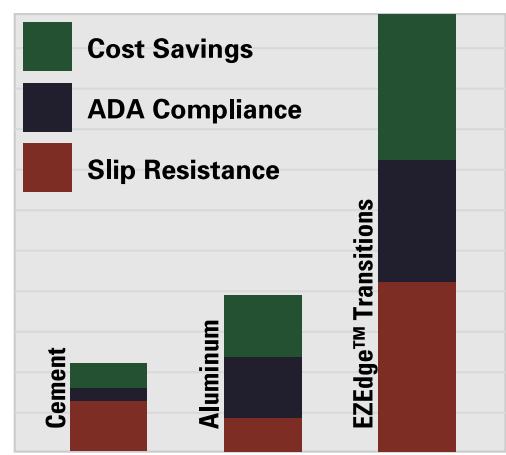

Manufacturing & Production

2775 Feather River Blvd.
Oroville, CA 95965

800-497-2003 Office

530-893-1596 Office

530-893-1560 Fax

www.safepathproducts.com

How We Stack Up to the Competition

- SAVES OVER 50% IN CONSTRUCTION EXPENSES
- INSTALLS IN MINUTES
- MAXIMUM SLIP RESISTANCE
- MADE FROM 100% RECYCLED MATERIAL
- EXCEEDS ADA AND OSHA REQUIREMENTS

Fix ANY Transition with EZEdge™ Transitions

Reducing the Risk

Exposure to safety violations through the existence of vertical rise in building entries can result in some of the most difficult and costly problems facing the industry. With increased litigation for "trip and fall" and ADA compliance regulations, it is now more important than ever to provide safe and durable transition solutions.