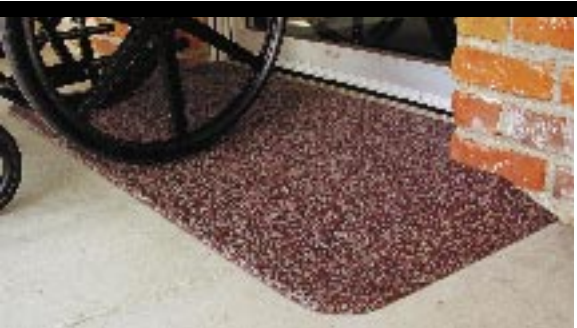

EZEdge™ Transitions

YOUR TRANSITION SOLUTION MADE EZ

GreenEdge™
Products

www.safepathproducts.com

EZEdge™ Transitions

Fix Any Vertical Transition From 1/2 inch to 3 inches

Superior slip resistant surface transitions, guaranteed for permanent application. Available in attractive colors made from 100% tested recycled materials. **Safe-Path™** solutions save time and money. Contact us to solve all your transition problems.

Fix ANY Transition with EZEdge™ Transitions

Reducing the Risk

Exposure to safety violations through the existence of vertical rise in building entries can result in some of the most difficult and costly problems facing the industry. With increased litigation for "trip and fall" and ADA compliance regulations, it is now more important than ever to provide safe and durable transition solutions.