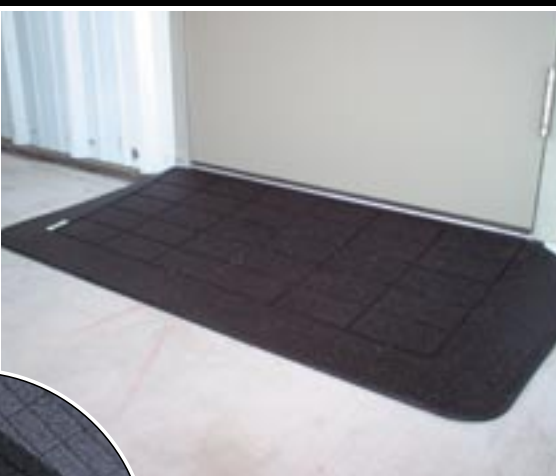

EZEdge™ Transitions

YOUR TRANSITION SOLUTION MADE EZ

GreenEdge™
Products

www.safepathproducts.com

EZEdge™ Transitions

Fix Any Vertical Transition From 1/2 inch to 3 inches

Superior slip resistant surface transitions, guaranteed for permanent application. Available in attractive colors made from 100% tested recycled materials. **Safe-Path™** solutions save time and money. Contact us to solve all your transition problems.